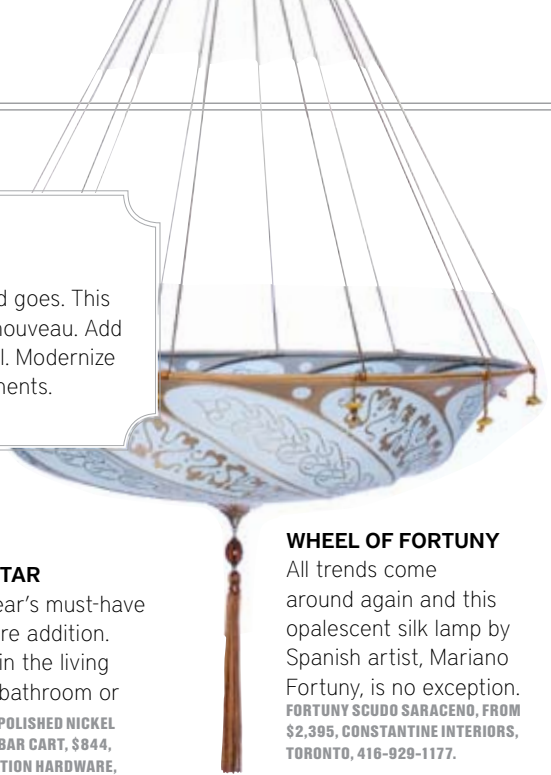

BAR STAR

This year's must-have furniture addition. Use it in the living room, bathroom or entry. **POLISHED NICKEL DUNCAN BAR CART, $844, RESTORATION HARDWARE, RESTORATIONHARDWARE.COM.**

WHEEL OF FORTUNY

All trends come around again and this opalescent silk lamp by Spanish artist, Mariano Fortuny, is no exception. **FORTUNY SCUDO SARACENO, FROM $2,395, CONSTANTINE INTERIORS, TORONTO, 416-929-1177.**